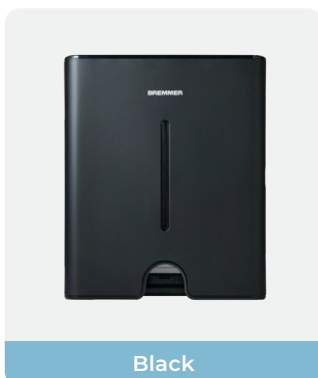

BREMMER

Sentra

Paper Towel Dispenser

The Sentra Paper Towel Dispenser has a modern and stylish design which will complement any restroom with its sleek finish and durable construction. It features a transparent viewing window for easy stock level checks, and an anti-theft lock for added security.

EASY TO CLEAN

Low maintenance

TECHNICAL SPECIFICATION

Dimensions	H 355 x W 295 x D 105mm
Weight	2.1kg
Material	ABS & 304 stainless steel
Capacity	Z-fold - 300 units / V/C fold - 450 units
Paper Towel Dimension	210 x 75mm