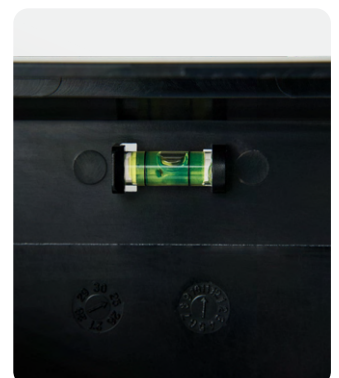

BREMMER

Sentra

Paper Towel Dispenser

The Sentra Paper Towel Dispenser has a modern and stylish design which will complement any restroom with its sleek finish and durable construction. It features a transparent viewing window for easy stock level checks, and an anti-theft lock for added security.

ANTI-THEFT LOCK

Secure, controlled access

TRANSPARENT VIEWING SLOT

Quick stock level checks

INTEGRATED SPIRIT LEVEL

Precise, hassle-free installation

DURABLE CONSTRUCTION

Built to last

EASY TO CLEAN

Low maintenance

TECHNICAL SPECIFICATION

Dimensions	H 355 x W 295 x D 105mm
Weight	2.1kg
Material	ABS & 304 stainless steel
Capacity	Z-fold - 300 units / V/C fold - 450 units
Paper Towel Dimension	210 x 75mm