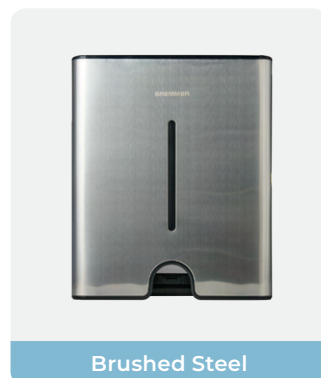

BREMMER

Sentra

Paper Towel Dispenser

The Sentra Paper Towel Dispenser has a modern and stylish design which will complement any restroom with its sleek finish and durable construction. It features a transparent viewing window for easy stock level checks, and an anti-theft lock for added security.

EASY TO CLEAN

Low maintenance

TECHNICAL SPECIFICATION

Dimensions	H 355 x W 295 x D 105mm
Weight	2.1kg
Material	ABS & 304 stainless steel
Capacity	Z-fold - 300 units / V/C fold - 450 units
Paper Towel Dimension	210 x 75mm